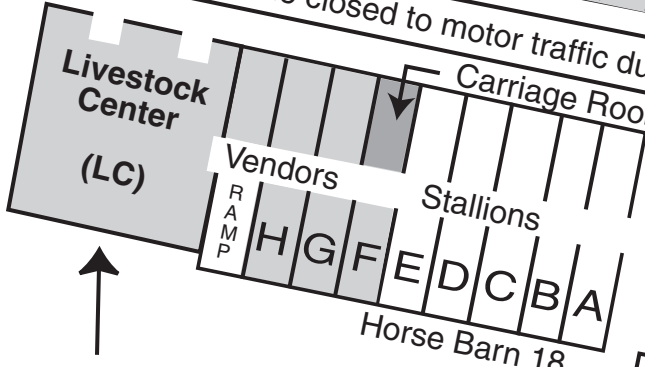

Vendors

"25 Series" Barns A - Q

(Central Avenue closed to motor traffic during fair hours)

CENTRAL AVENUE

CAMPER PARKING

To 8th St Gate

- Street Level – LC Arena, Food
- Lower Level – 85 Commercial Booths, Seminar Hall, Food
- Restrooms: Livestock Center (Upper and Lower Levels), Carriage Room, Barn 14, Building 26

To 11th St Gate

To Trailer Parking