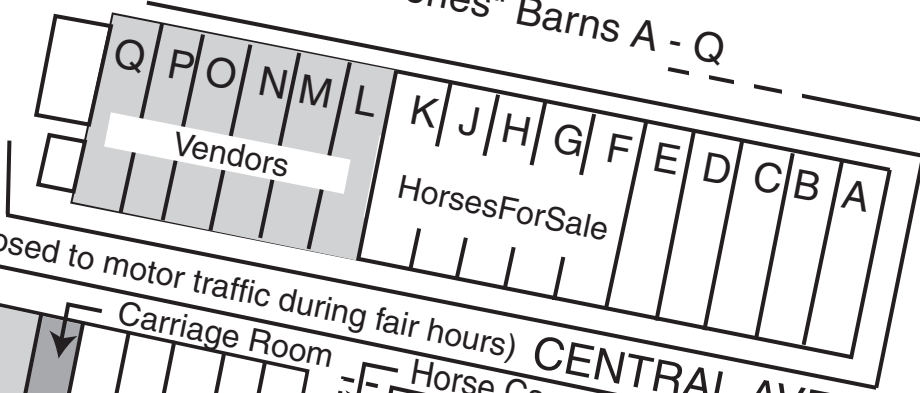

Vendors

"25 Series" Barns A - Q

(Central Avenue closed to motor traffic during fair hours)

CENTRAL AVENUE

CAMPER PARKING

To 8th St Gate

- Street Level – LC Arena, Food
- Lower Level – 85 Commercial Booths, Seminar Hall, Food
- Restrooms: Livestock Center (Upper and Lower Levels), Carriage Room, Barn 14, Building 26

To 11th St Gate

To Trailer Parking