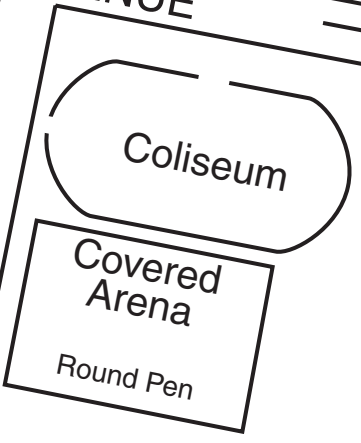

Vendors

"25 Series" Barns A - Q

(Central Avenue closed to motor traffic during fair hours)

CENTRAL AVENUE

CAMPER PARKING

To 8th St Gate

- Street Level – LC Arena, Food
- Lower Level – 85 Commercial Booths, Seminar Hall, Food
- Restrooms: Livestock Center (Upper and Lower Levels), Carriage Room, Barn 14, Building 26